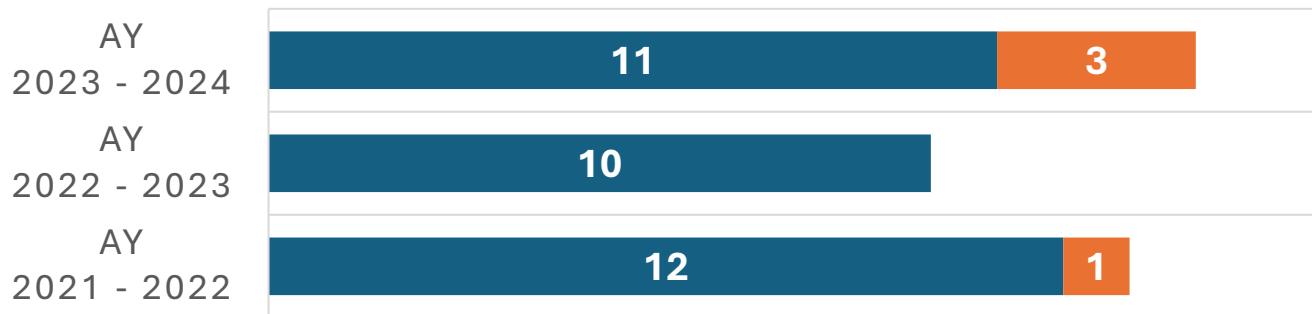

DEPARTMENT OF ELECTRICAL & ELECTRONICS ENGINEERING, MIT - MANIPAL

STUDENT PLACEMENT DATA

■ Placement on campus ■ Placement off campus

HIGHER STUDIES AND ENTREPRENEURSHIP

■ Higher studies ■ Entrepreneurship