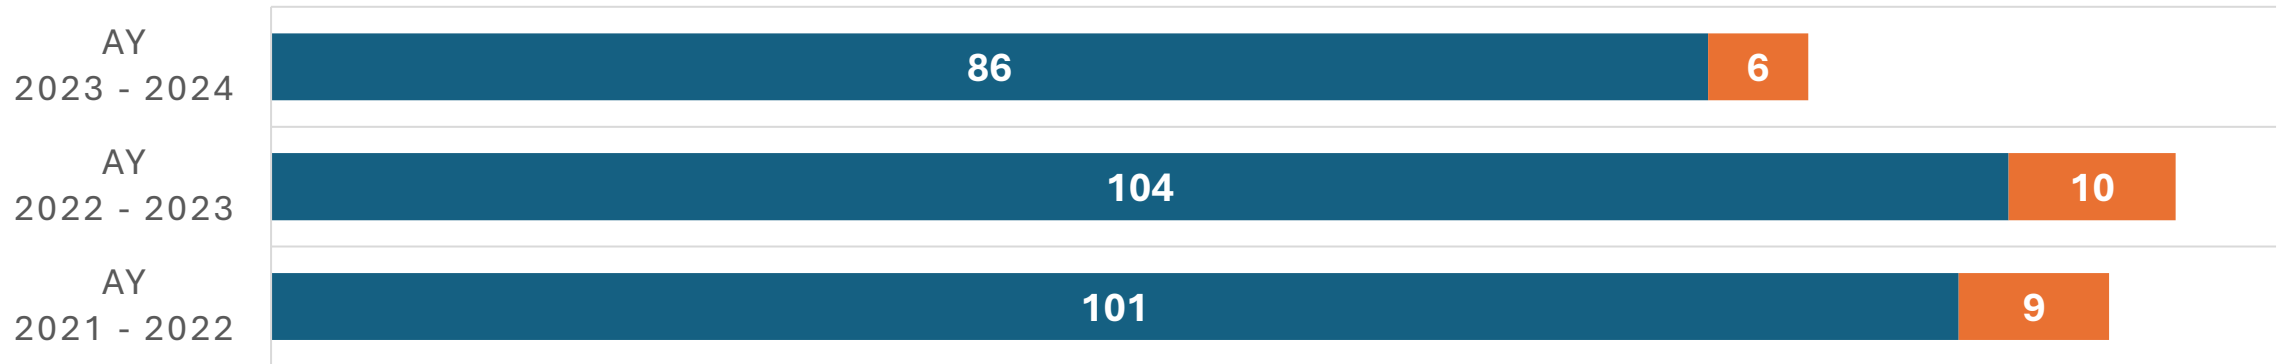

DEPARTMENT OF ELECTRICAL & ELECTRONICS ENGINEERING, MIT - MANIPAL

STUDENT PLACEMENT DATA

■ Placement on campus ■ Placement off campus

HIGHER STUDIES AND ENTREPRENEURSHIP

■ Higher studies ■ Entrepreneurship